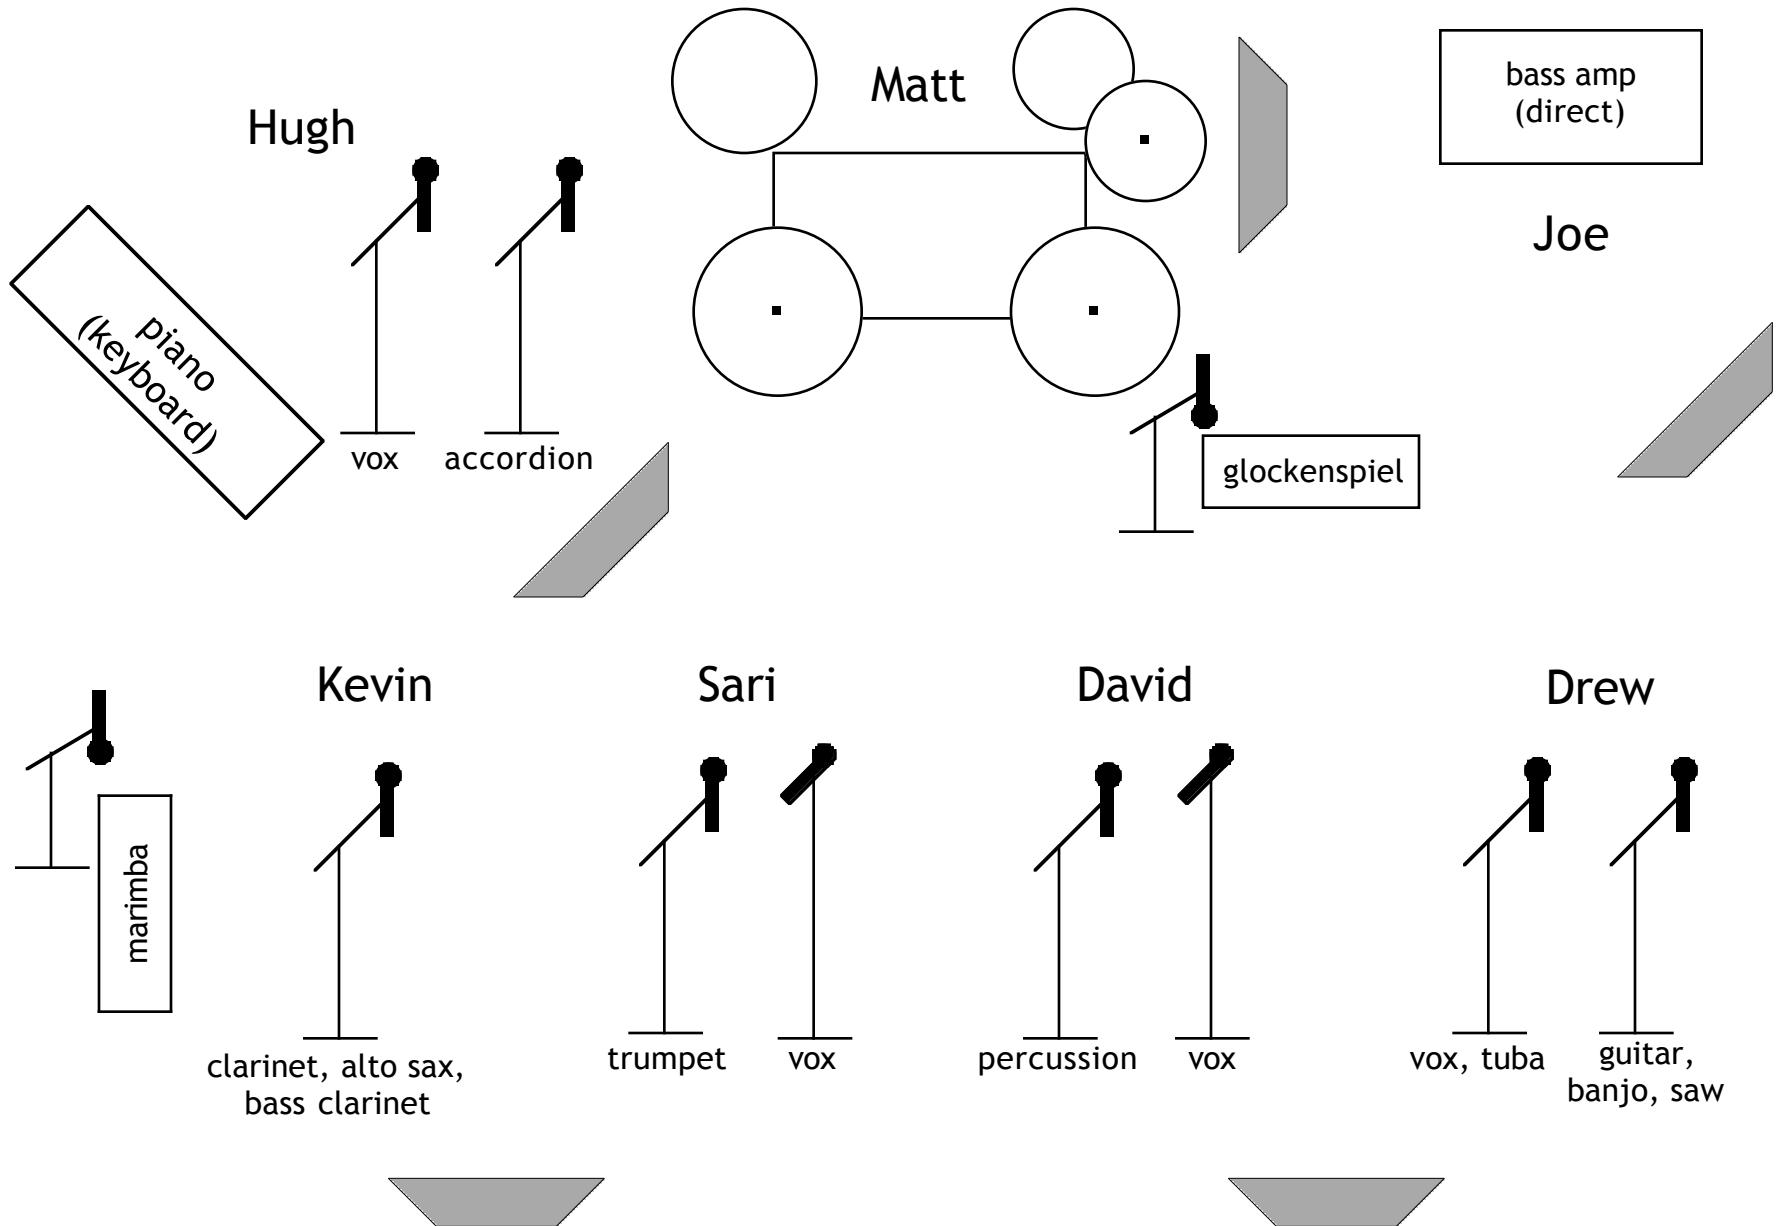

Band Stage Plot for Circus Contraption

last updated 3/16/08

Circus Contraption Input List

3/16/08

Channel	Input	Mic	Stand
1	Kick Drum		Short Boom
2	Snare Drum		Clip
3	High Hat		Short Boom
4	Floor Tom		Clip
5	Left Overhead		Tall Boom
6	Right Overhead		Tall Boom
7	Marimba	SM 57	Short Boom
8	Clarinet	SM 57	Boom
9	Trumpet	SM 57	Boom
10	Sari Vox	SM 58	Straight
11	Percussion	SM 57	Boom
12	David Vox	SM 58	Straight
13	Drew Vox	SM 58	Boom
14	Guitar, Banjo, Saw	SM 57	Boom
15	Piano Low		Short Boom
16	Piano High		Short Boom
17	Hugh Vox	SM 58	Boom
18	Accordion	SM 57	Boom
19	Glockenspiel	SM 57	Short Boom from below
20	Bass Amp	DI	